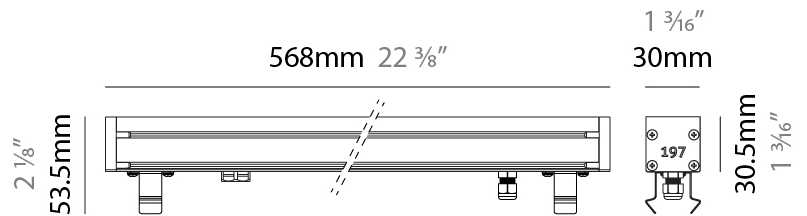

E12I0058- -

base number   Color   Lens
Temperature   Options

1. To build a product code in our configurator select the specify button on the base model # product page
2. To build a manual product code on this datasheet choose from the options listed below in blue font and add the suffix to the base model #

GENERAL

Series: Slash 30
Brand: Unonovesette
Division: Exterior
Mounting Type: Recessed
Mounting Location: In-Ground
Subcategory: Wallwash

PHYSICAL

Shape: Rectangle
Length (mm): 568
Length (in): 22 ³/₈"
Width (mm): 30
Width (in): 1 ³/₁₆"
Height (mm): 53.5
Height (in): 2 ¹/₈"
Light Distribution: Adjustable / Direct
Weight (kg): 0.46
Weight (lbs): 1.014
Diffuser: Extra clear tempered 6mm
Fixture Finish: ANA
Fixture Material: Extruded Aluminum
Cable Details: IP68 30cm Cable with Easy Lock system

ELECTRICAL

Lamp Type: LED
Input Wattage (W): 8.48
Total Output Wattage (W): 6.63
Dimming: Non-Dimmable
Driver Included: No
Driver Location: Remote
Driver Type: Constant Voltage - Universal
Driver Class: Class 2
Input Voltage (V): 120 - 277
Output Voltage (V): 24
Upon Request: Phase Dimming (120Vac only) / 0-10V Dimming

LED

Color Temperature (*K): 2200 / 2700 / 3000 / 4000
Max. Delivered Lumen (lm): 630 (3000K)
CRI: >90 CRI
Lamp Life (hrs): 100000

OPTICAL

Optic°: 12 / 21 / 31 / 46 / 13x36
Adjustability: Tilt ±20°

RATINGS AND CERTIFICATIONS

Certified By: Certified for North American Standards
IP rating: IP67
IK Rating: IK06